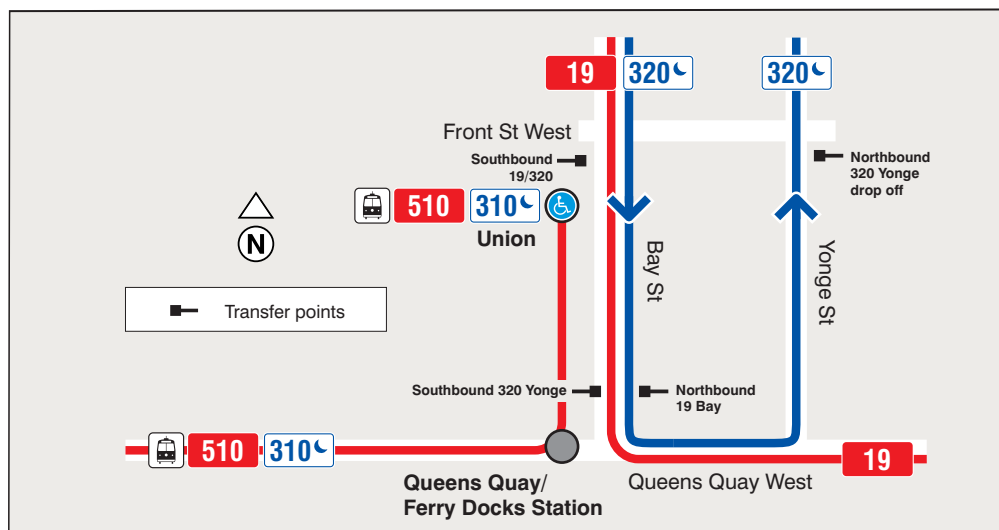

Temporary route change

Queens Quay/Ferry Docks Station will be closed

510

310

Spadina

12:01 a.m. to 4 a.m., June 19, 2022

510/310 Spadina streetcars will bypass Queens Quay/Ferry Docks Station.

Customers travelling between Union Station and Queens Quay/Ferry Docks Station from (approximately) 12:01 a.m. to 1:15 a.m. should use the **19 Bay**.

Customers travelling from Queens Quay/Ferry Docks Station to Union Station from (approximately) 1:15 a.m. to 4 a.m. should use the southbound **320 Yonge** and get dropped off at Front Street West and Yonge Street. There is no northbound transfer point.