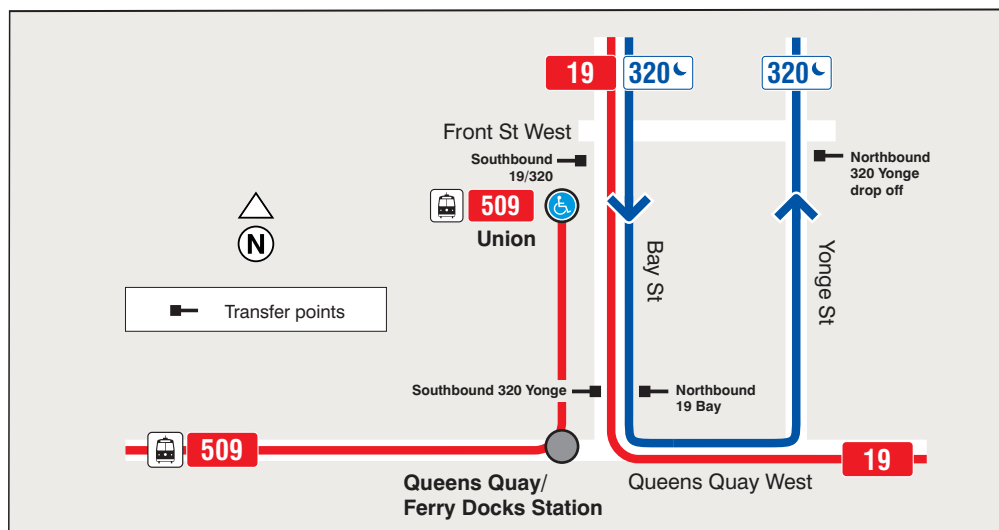

Temporary route change

Queens Quay/Ferry Docks Station will be closed

509 Harbourfront

12:01 a.m. to 4 a.m., June 19, 2022

509 Harbourfront streetcars will bypass Queens Quay/Ferry Docks Station.

Customers travelling between Union Station and Queens Quay/Ferry Docks Station from (approximately) 12:01 a.m. to 1:15 a.m. should use the **19 Bay**.

Customers travelling from Queens Quay/Ferry Docks Station to Union Station from (approximately) 1:15 a.m. to 4 a.m. should use the southbound **320 Yonge** and get dropped off at Front Street West and Yonge Street. There is no northbound transfer point.